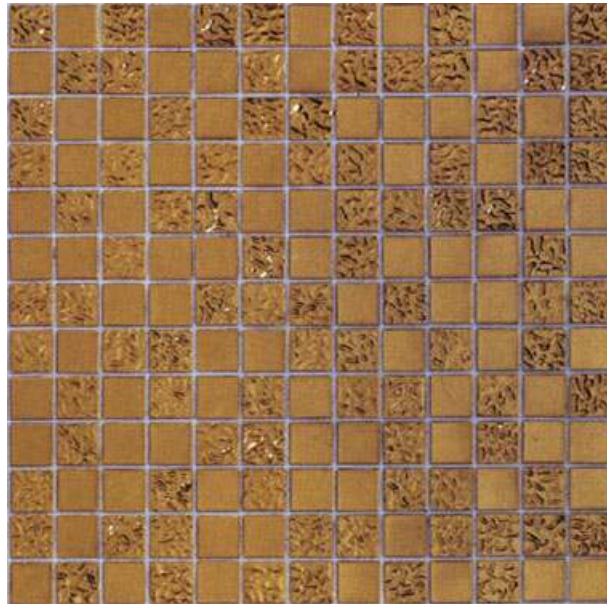

Finish Code: CPT-2

Product: Area Rug

Manufacturer: Blueridge Carpet

Product Name: Morphique

Color: Custom

Supplier:

Tower 21 Residential Lobby
Dubai, UAE

FURNITURE, FIXTURES AND FINISHES SELECTION

Finish Code: FT-3
Product: Mosaic Floor Tile
Manufacturer: Bisazza
Product Name: Custom
Color: Custom
Supplier:

Tower 21 Residential Lobby
Dubai, UAE

FURNITURE, FIXTURES AND FINISHES SELECTION

Furniture Code: TA-4
Product: Side Table
Manufacturer: Holly Hunt
Product Name: Flibuste Pedestal
Finish:
Supplier: